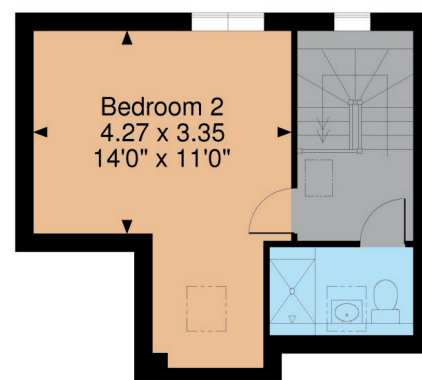

# 10 Steeple Mews

Internal area 956 sq ft (89 sq m)

**Ground Floor**

**First Floor**

**Second Floor**

**FOR ILLUSTRATIVE PURPOSES ONLY - NOT TO SCALE**

The position & size of doors, windows, appliances and other features are approximate only.  
© ehouse. Unauthorised reproduction prohibited. Drawing ref. dig/8282035/SS