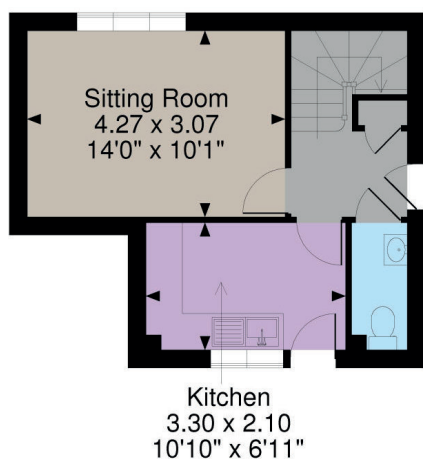

# 10 Steeple Mews

Internal area 956 sq ft (89 sq m)

**Ground Floor**

**First Floor**

**Second Floor**

**FOR ILLUSTRATIVE PURPOSES ONLY - NOT TO SCALE**

The position & size of doors, windows, appliances and other features are approximate only.  
© ehouse. Unauthorised reproduction prohibited. Drawing ref. dig/8282035/SS