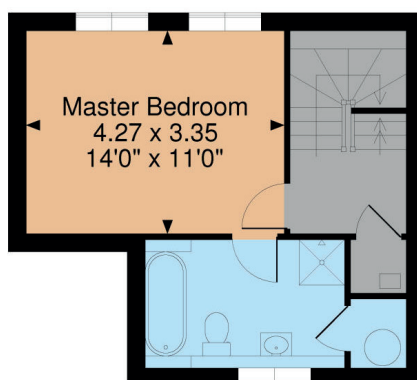

# 10 Steeple Mews

Internal area 956 sq ft (89 sq m)

**Ground Floor**

**First Floor**

**Second Floor**

**FOR ILLUSTRATIVE PURPOSES ONLY - NOT TO SCALE**

The position & size of doors, windows, appliances and other features are approximate only.  
© ehouse. Unauthorised reproduction prohibited. Drawing ref. dig/8282035/SS