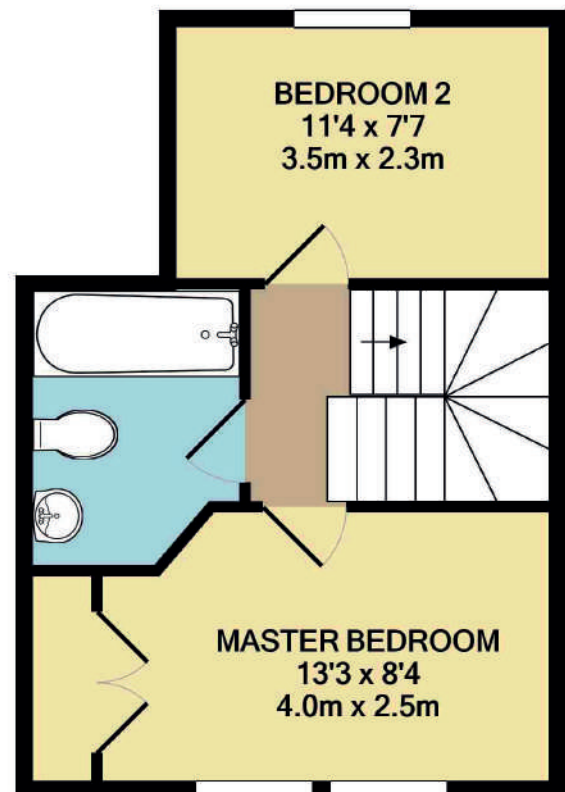

3 Steeple Mews

GROUND FLOOR

1ST FLOOR

TOTAL APPROX. FLOOR AREA 642 SQ.FT. (59.6 SQ.M.)

Whilst every attempt has been made to ensure the accuracy of the floor plan contained here, measurements of doors, windows, rooms and any other items are approximate and no responsibility is taken for any error, omission, or mis-statement. This plan is for illustrative purposes only and should be used as such by any prospective purchaser. The services, systems and appliances shown have not been tested and no guarantee as to their operability or efficiency can be given