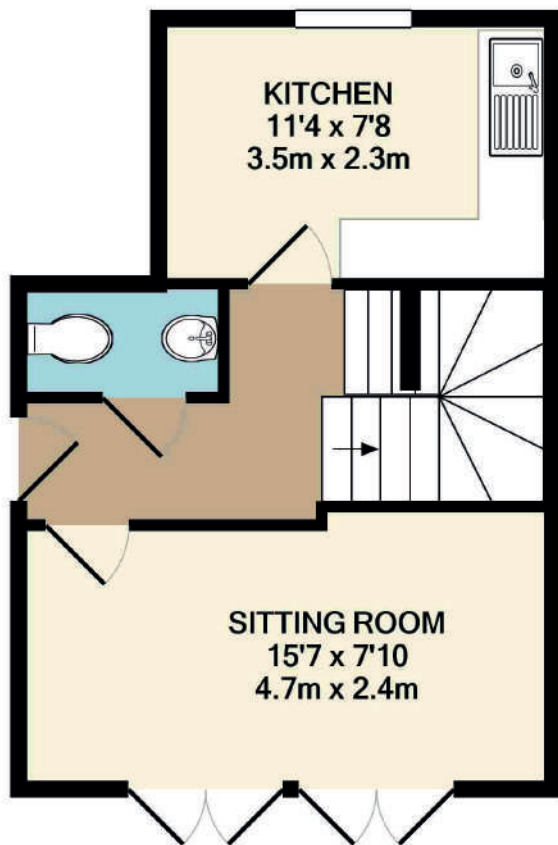

3 Steeple Mews

GROUND FLOOR

1ST FLOOR

TOTAL APPROX. FLOOR AREA 642 SQ.FT. (59.6 SQ.M.)

Whilst every attempt has been made to ensure the accuracy of the floor plan contained here, measurements of doors, windows, rooms and any other items are approximate and no responsibility is taken for any error, omission, or mis-statement. This plan is for illustrative purposes only and should be used as such by any prospective purchaser. The services, systems and appliances shown have not been tested and no guarantee as to their operability or efficiency can be given